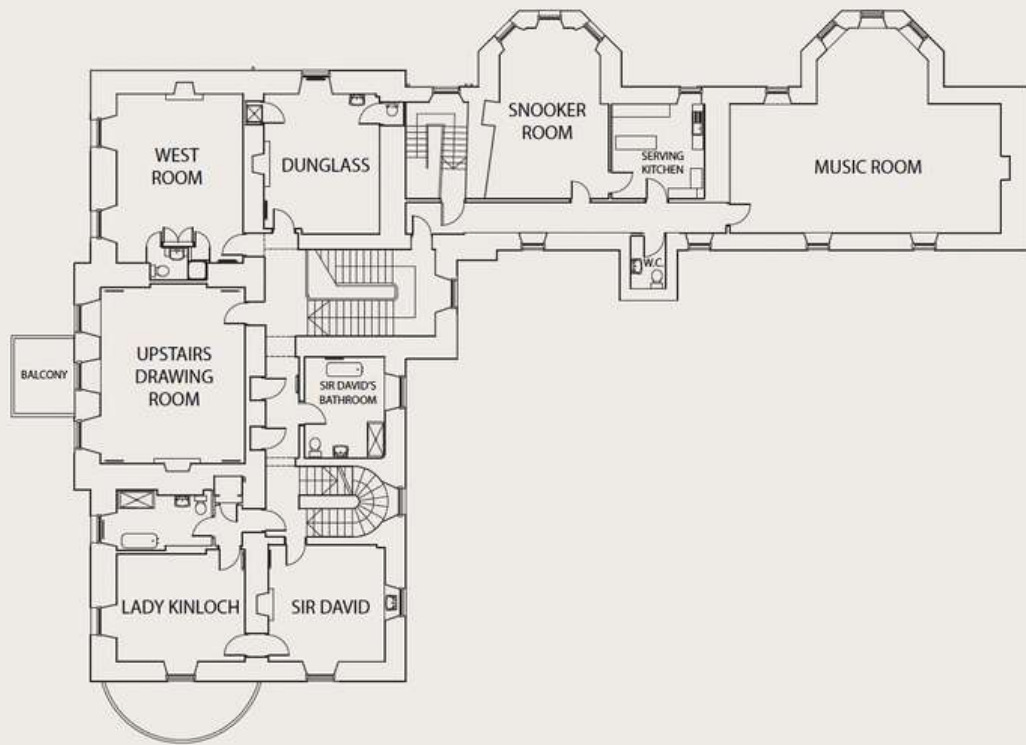

Please contact us if you require any further information, such as sample menus and contact details.

Interior Locations

- 17th Century oak-pannelled Music Room
- Four Georgian Reception Rooms, one featuring a Grand Piano
- Dining Room
- Billiards Room
- Ten bedrooms and bathrooms
- Fully equipped country house kitchen with working Aga
- Winding staircase and corridors adorned with historical portraits

Exterior Locations

- Gilmerton House, a Georgian mansion designed by Robert Adam
- The Laundry House
- The Walled Garden
- Picturesque courtyard and wood stores
- Manicured gardens and woodland, including four kilometres of woodland trails, a tree-lined avenue, and a six acre lawn.
- A sunken stone walkway & bridge
- Former RAF camp from the second world war
- 450 square metre marquee aggregate footprint for events and staging

Floor Plans

Ground Floor

First Floor

Second Floor

Location

Located at the heart of Scotland's picturesque East Lothian countryside, Gilmerton House is only a thirty minute drive from Edinburgh city centre and forty minutes from Edinburgh Airport.