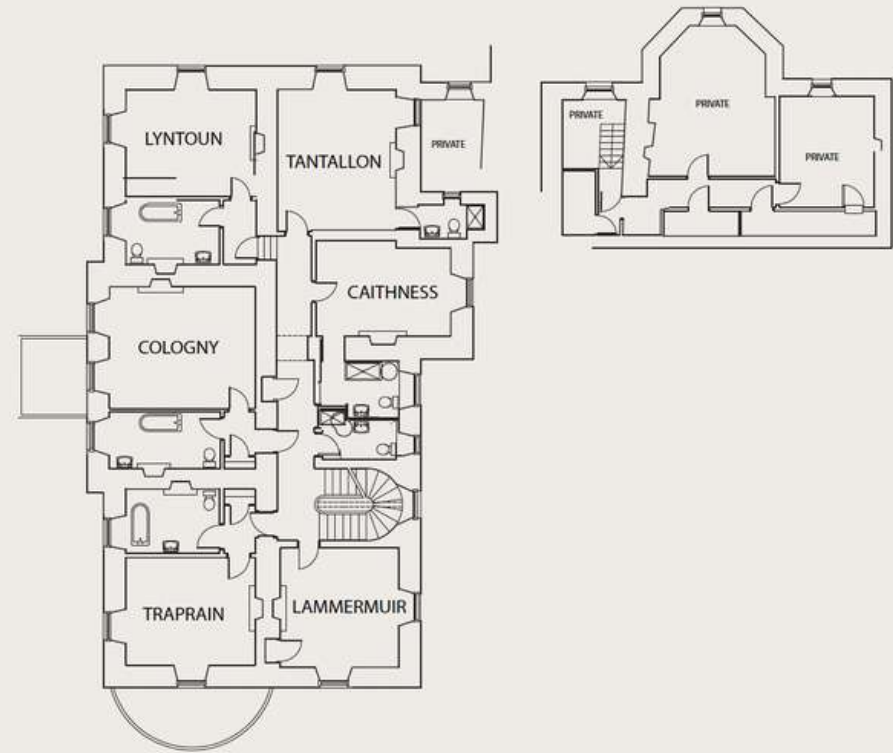

Please contact us if you require any further information, such as sample menus and contact details.

Interior Locations

- 17th Century oak-pannelled Music Room
- Four Georgian Reception Rooms, one featuring a Grand Piano
- Dining Room
- Billiards Room
- Ten bedrooms and bathrooms
- Fully equipped country house kitchen with working Aga
- Winding staircase and corridors adorned with historical portraits

Exterior Locations

- Gilmerton House, a Georgian mansion designed by Robert Adam
- The Laundry House
- The Walled Garden
- Picturesque courtyard and wood stores
- Manicured gardens and woodland, including four kilometres of woodland trails, a tree-lined avenue, and a six acre lawn.
- A sunken stone walkway & bridge
- Former RAF camp from the second world war
- 450 square metre marquee aggregate footprint for events and staging

Floor Plans

Ground Floor

First Floor

Second Floor

Location

Located at the heart of Scotland's picturesque East Lothian countryside, Gilmerton House is only a thirty minute drive from Edinburgh city centre and forty minutes from Edinburgh Airport.