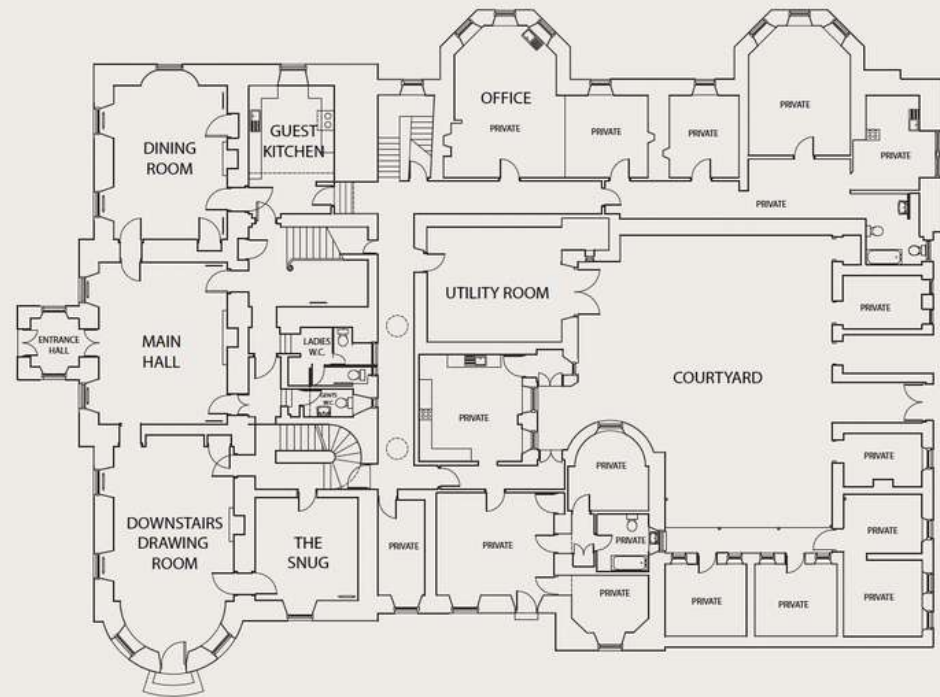

Please contact us if you require any further information, such as sample menus and contact details.

Interior Locations

- 17th Century oak-pannelled Music Room
- Four Georgian Reception Rooms, one featuring a Grand Piano
- Dining Room
- Billiards Room
- Ten bedrooms and bathrooms
- Fully equipped country house kitchen with working Aga
- Winding staircase and corridors adorned with historical portraits

Exterior Locations

- Gilmerton House, a Georgian mansion designed by Robert Adam
- The Laundry House
- The Walled Garden
- Picturesque courtyard and wood stores
- Manicured gardens and woodland, including four kilometres of woodland trails, a tree-lined avenue, and a six acre lawn.
- A sunken stone walkway & bridge
- Former RAF camp from the second world war
- 450 square metre marquee aggregate footprint for events and staging

Floor Plans

Ground Floor

First Floor

Second Floor

Location

Located at the heart of Scotland's picturesque East Lothian countryside, Gilmerton House is only a thirty minute drive from Edinburgh city centre and forty minutes from Edinburgh Airport.